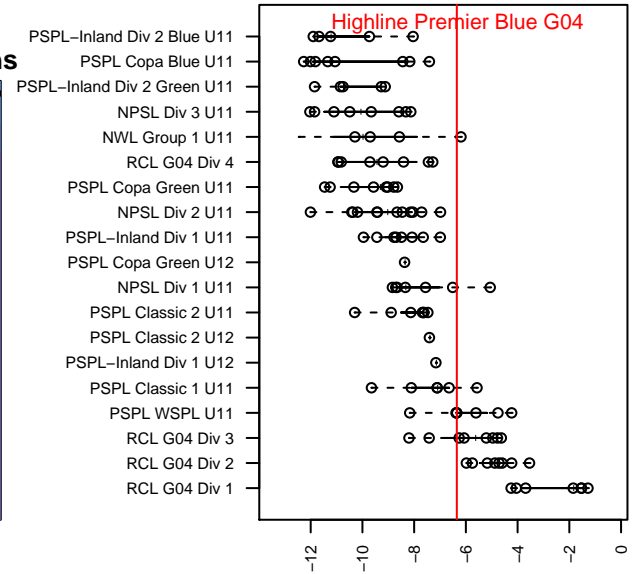

Highline Premier Blue G04

Highline Premier FC
 Burien, WA
 G04 total strength=488
 attack=0.34 defense=0.33
 fall league = PSPL WSPL U11
 spr league = Spr PSPL SuperLeague U11

alt names used:
 Highline Premier FC Eagles 04
 HIGHLINE PREMIER FC G04 BLUE (WA)
 HIGHLINE PREMIER FC G04 BLUE (WA)
 Highline Premier G04 Blue
 HPFC G04 Eagles
 Highline Premier FC Eagles 04
 HIGHLINE PREMIER FC EAGLES G04 (WA)

**attack and defense variance (black dot)
relative to other teams
and top 10 in region**

**attack and defense rating
relative to others at age
and all opponents in last 13 months**

Performance relative to 13 month average