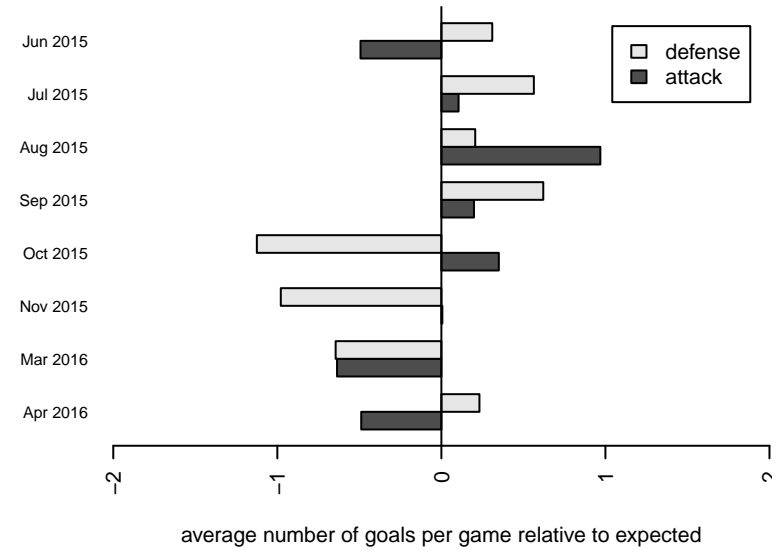

Performance relative to 13 month average