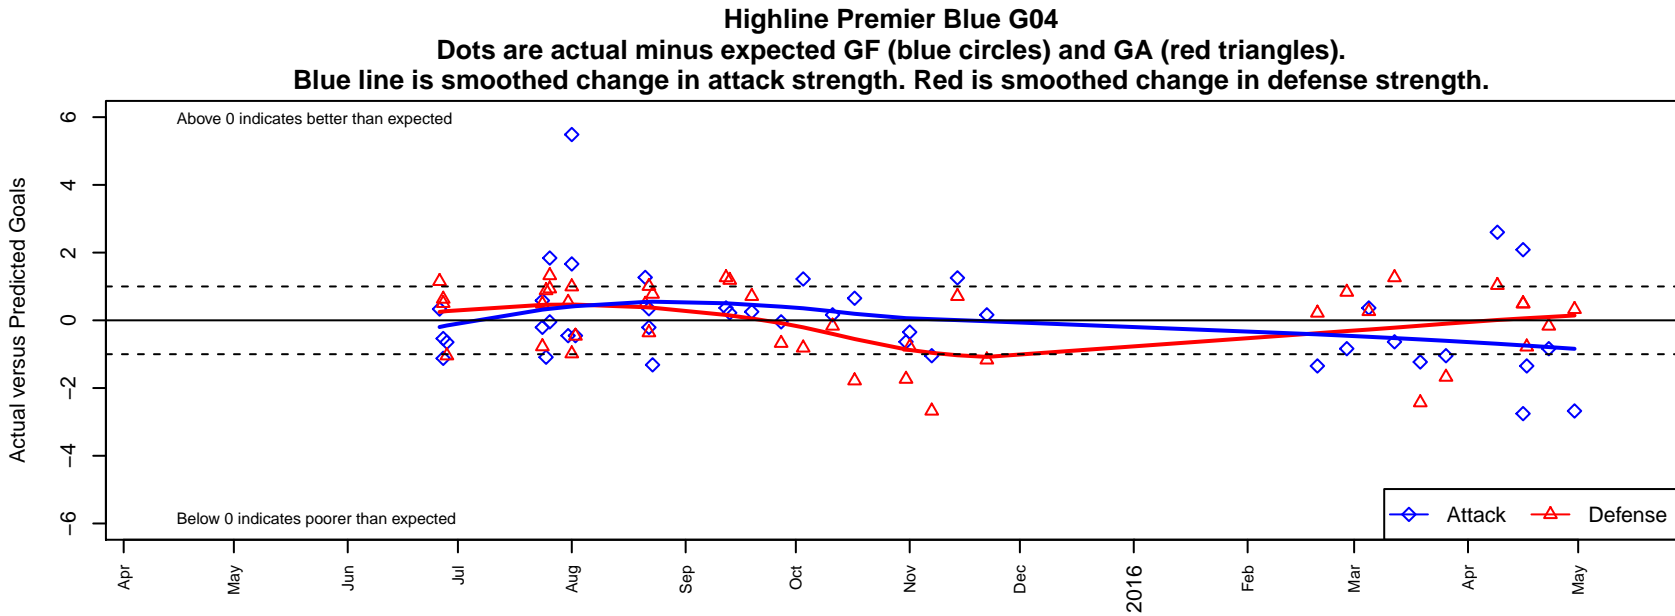

Highline Premier Blue G04

Highline Premier FC
 Burien, WA
 G04 total strength=488
 attack=0.34 defense=0.33
 fall league = PSPL WSPL U11
 spr league = Spr PSPL SuperLeague U11

alt names used:
 Highline Premier FC Eagles 04
 HIGHLINE PREMIER FC G04 BLUE (WA)
 HIGHLINE PREMIER FC G04 BLUE (WA)
 Highline Premier G04 Blue
 HPFC G04 Eagles
 Highline Premier FC Eagles 04
 HIGHLINE PREMIER FC EAGLES G04 (WA)

**attack and defense variance (black dot)
relative to other teams
and top 10 in region**

**attack and defense rating
relative to others at age
and all opponents in last 13 months**

Performance relative to 13 month average