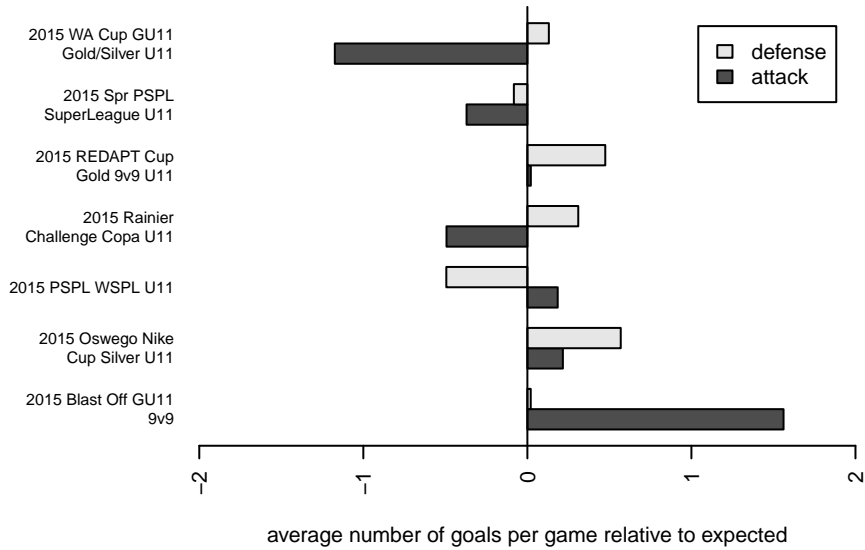

Venues played:
 2015 Rainier Challenge Copa U11
 2015 Oswego Nike Cup Silver U11
 2015 Blast Off GU11 9v9
 2015 REDAPT Cup Gold 9v9 U11
 2015 PSPL WSPL U11
 2015 Spr PSPL SuperLeague U11
 2015 WA Cup GU11 Gold/Silver U11

**attack and defense variance (black dot)
relative to other teams
and top 10 in region**

**attack and defense rating
relative to others at age
and all opponents in last 13 months**

Performance relative to 13 month average