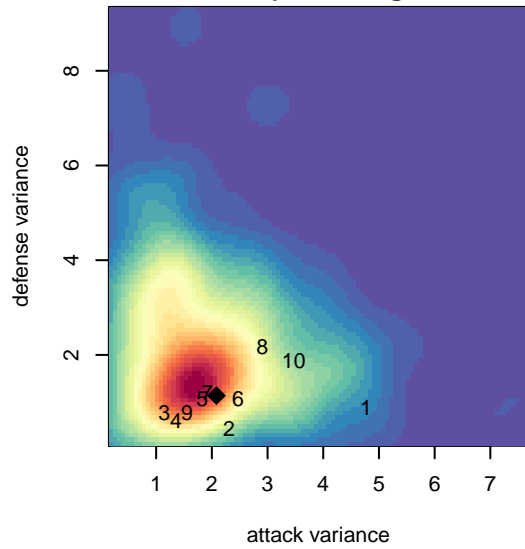

Highline Premier Blue G04

Highline Premier FC
 Burien, WA
 G04 total strength=488
 attack=0.34 defense=0.33
 fall league = PSPL WSPL U11
 spr league = Spr PSPL SuperLeague U11

alt names used:
 Highline Premier FC Eagles 04
 HIGHLINE PREMIER FC G04 BLUE (WA)
 HIGHLINE PREMIER FC G04 BLUE (WA)
 Highline Premier G04 Blue
 HPFC G04 Eagles
 Highline Premier FC Eagles 04
 HIGHLINE PREMIER FC EAGLES G04 (WA)

**attack and defense variance (black dot)
relative to other teams
and top 10 in region**

**attack and defense rating
relative to others at age
and all opponents in last 13 months**

Performance relative to 13 month average