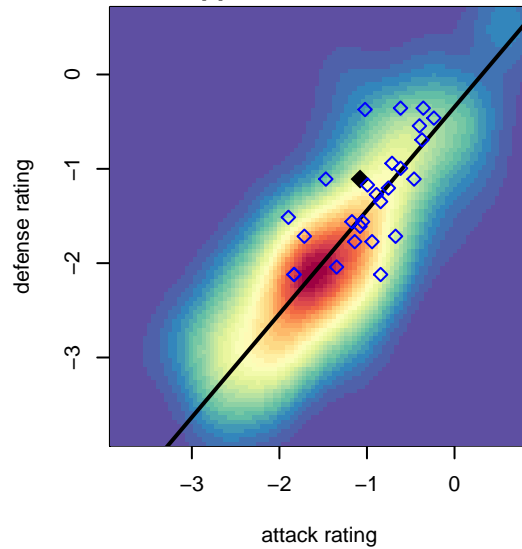

Highline Premier Blue G04

Highline Premier FC
 Burien, WA
 G04 total strength=488
 attack=0.34 defense=0.33
 fall league = PSPL WSPL U11
 spr league = Spr PSPL SuperLeague U11

alt names used:
 Highline Premier FC Eagles 04
 HIGHLINE PREMIER FC G04 BLUE (WA)
 HIGHLINE PREMIER FC G04 BLUE (WA)
 Highline Premier G04 Blue
 HPFC G04 Eagles
 Highline Premier FC Eagles 04
 HIGHLINE PREMIER FC EAGLES G04 (WA)

**attack and defense variance (black dot)
relative to other teams
and top 10 in region**

**attack and defense rating
relative to others at age
and all opponents in last 13 months**

Performance relative to 13 month average